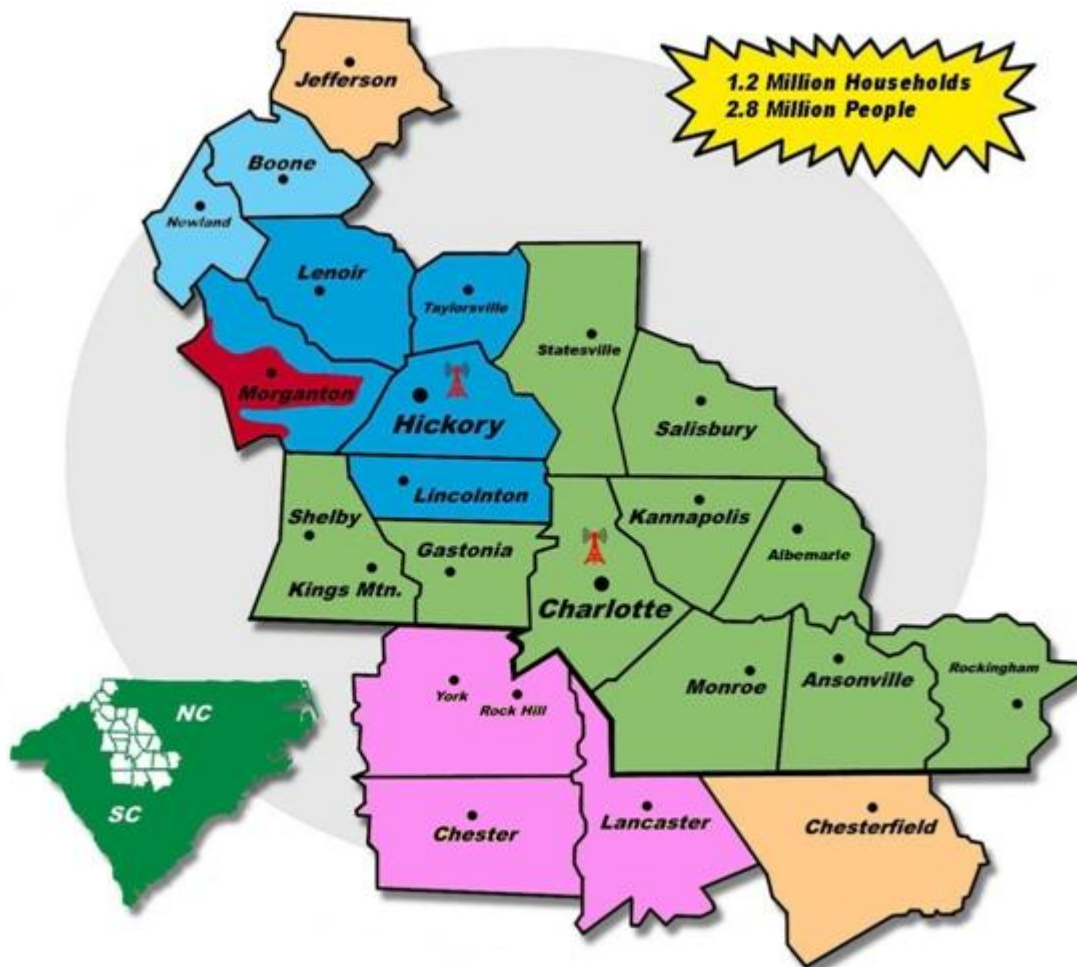

whky.com

Where To Watch WHKY-TV

Over-the-air Towers in Charlotte & Hickory broadcasting WHKY-TV 14.1 Main Channel in 720p 16x9 HDTV and Digital Entertainment channels 14.2, 14.3, 14.4 & 14.5

- WHKY-TV 14.1 main channel carriage -

Spectrum Charlotte Metro: 18, 1231 Spectrum Hickory & Boone: 7, 14, 714

Continuum: 18, 718 Fibrant: 14 DirecTV: 14 Dish Network: 14

Comporium: 124, 1124 Compas: 14, 805 Windstream: 14

Skybest: 14 & 1014 Sandhills: 14 Google Fiber: 14

Digital Entertainment channels 14.2, 14.3, 14.4 are available on select Cable TV systems.

PO Box 1059 Hickory, NC 28603 (828) 322-1290 whky.com