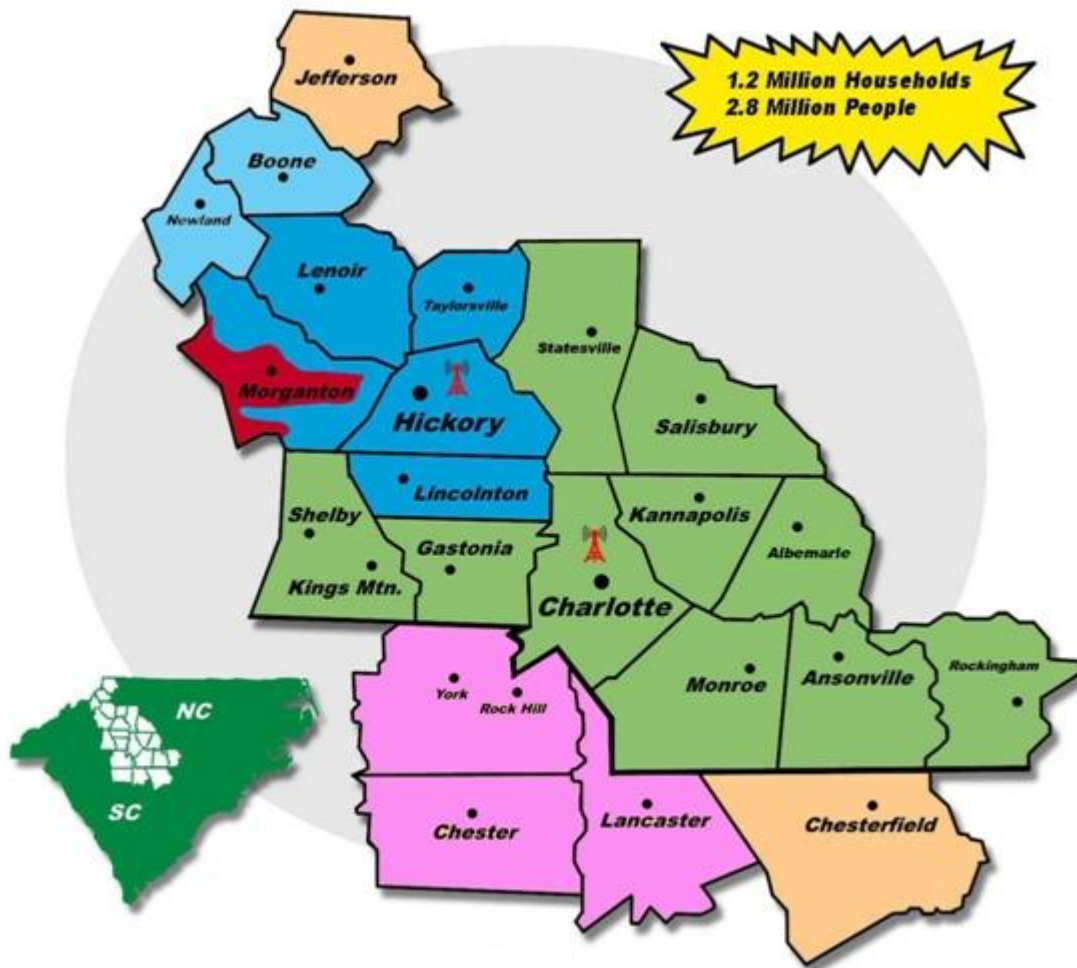

whky.com

Where To Watch

WHKY-TV

Over-the-air Towers in Charlotte & Hickory broadcasting WHKY-TV 14.1 Main Channel in 720p 16x9 HDTV and Digital Entertainment channels 14.2, 14.3, 14.4 & 14.5

- WHKY-TV 14.1 main channel carriage -

Spectrum Charlotte Metro: 18, 1231 Spectrum Hickory & Boone: 7, 14, 714

M/I Connect: 18, 718 Fibrant: 14 DirecTV: 14 Dish Network: 14

Comporium: 124, 1124 Compas: 14, 805 Windstream: 14

Skybest: 14 & 1014 Sandhills: 14 Google Fiber: 14

Digital Entertainment channels 14.2, 14.3, 14.4 are available on select Cable TV systems.

PO Box 1059 Hickory, NC 28603 (828) 322-1290 whky.com