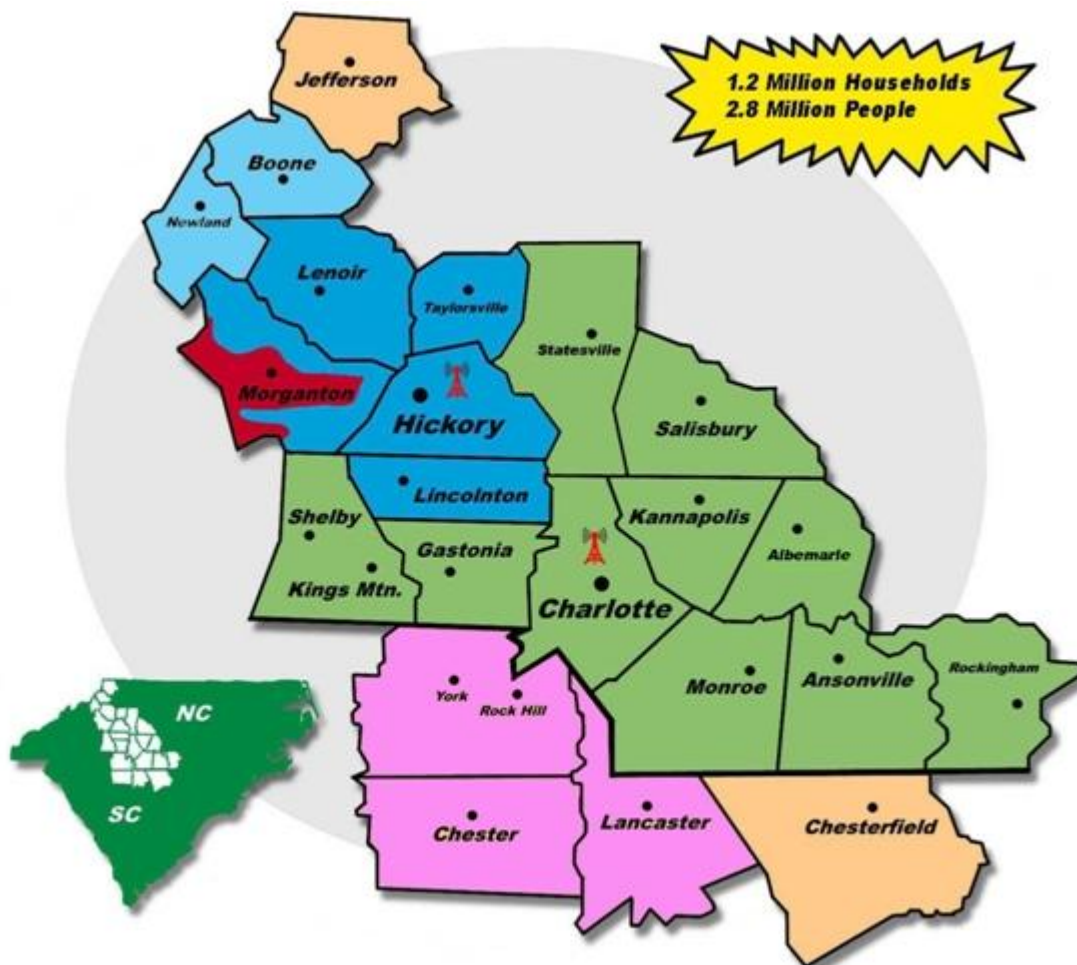

whky.com

Where To Watch WHKY-TV

Over-the-air Towers in Charlotte & Hickory broadcasting WHKY-TV 14.1 Main Channel in 720p 16x9 HDTV and Digital Entertainment channels 14.2, 14.3, 14.4 & 14.5

- WHKY-TV 14.1 main channel carriage -

DirecTV: 14 Dish Network: 14 Charter Spectrum: 7, 14, 714

Time-Warner Spectrum: 18, 1231 M/I Connect: 18, 718

Comporium: 124, 1124 Compas: 14, 805

Fibrant: 14 Google Fiber: 14 Windstream: 14

Digital Entertainment channels 14.2, 14.3, 14.4 are available on select Cable TV systems.