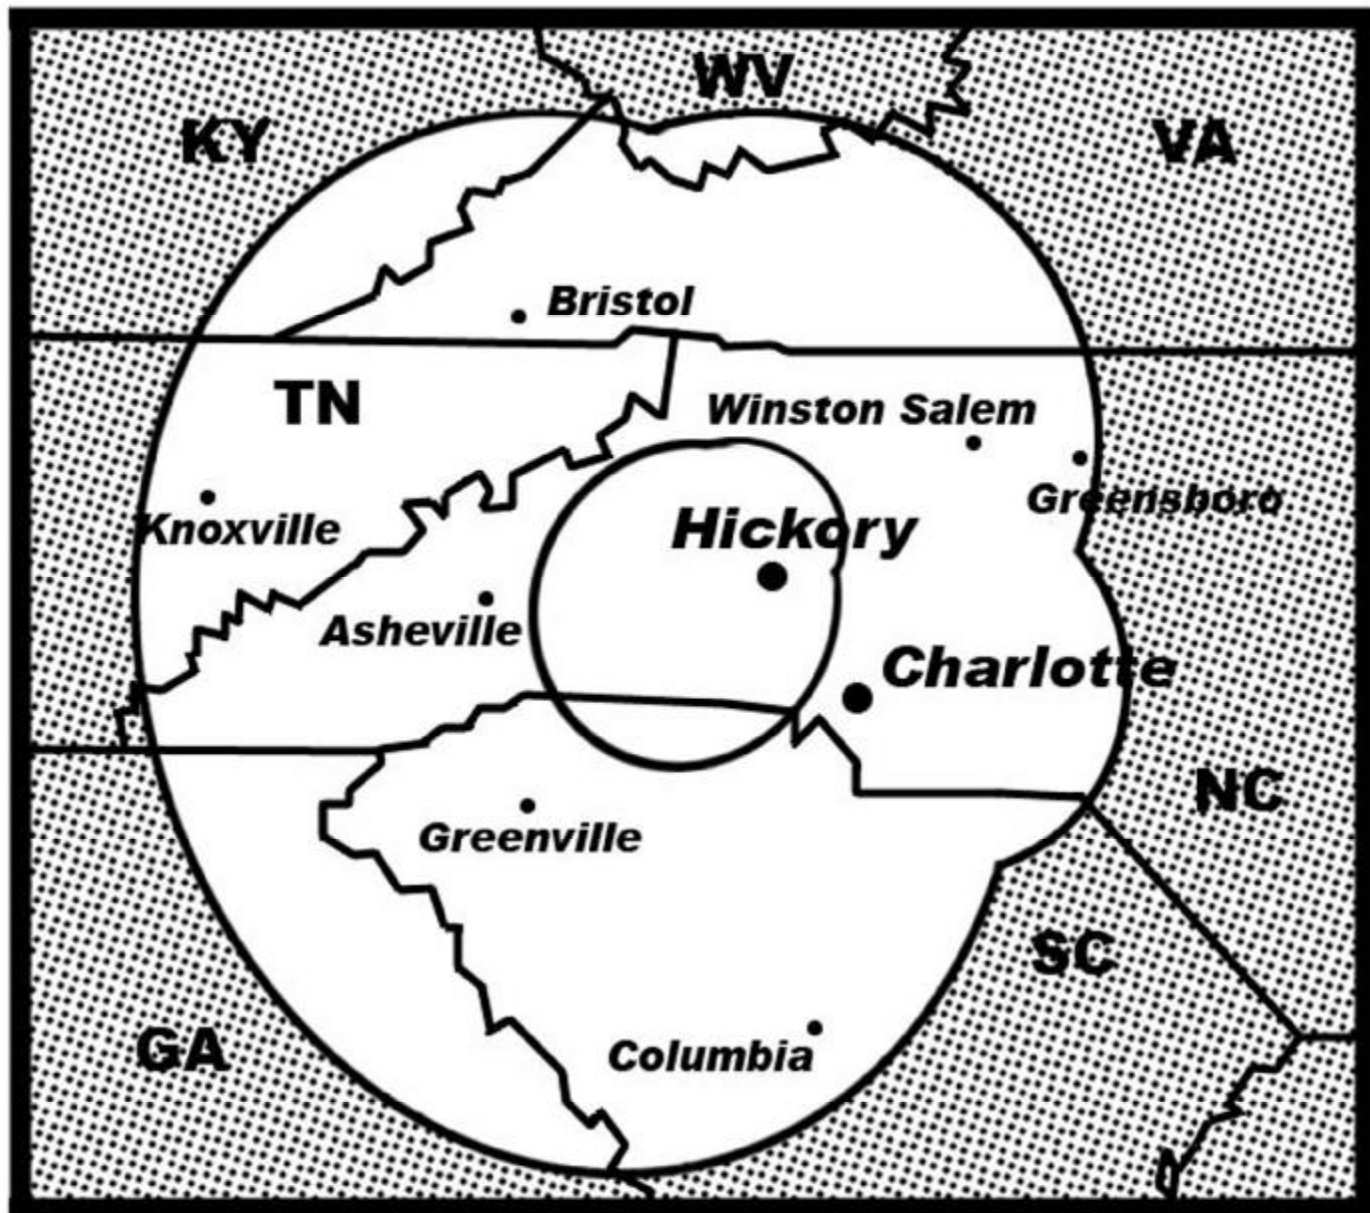

1290 WHKY

TALK RADIO

whky.com

50,000 WATT COVERAGE MAP

INNER CIRCLE = CITY GRADE 50,000 WATTS

OUTER CIRCLE = B GRADE 50,000 WATTS